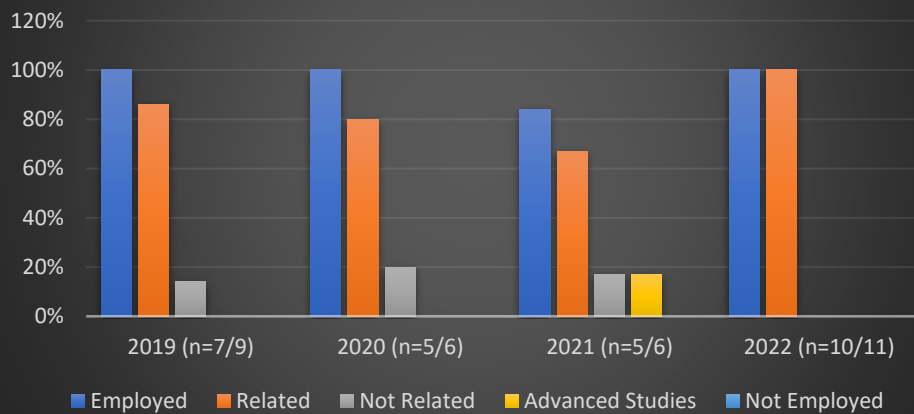

Ministry Studies Graduate Employment