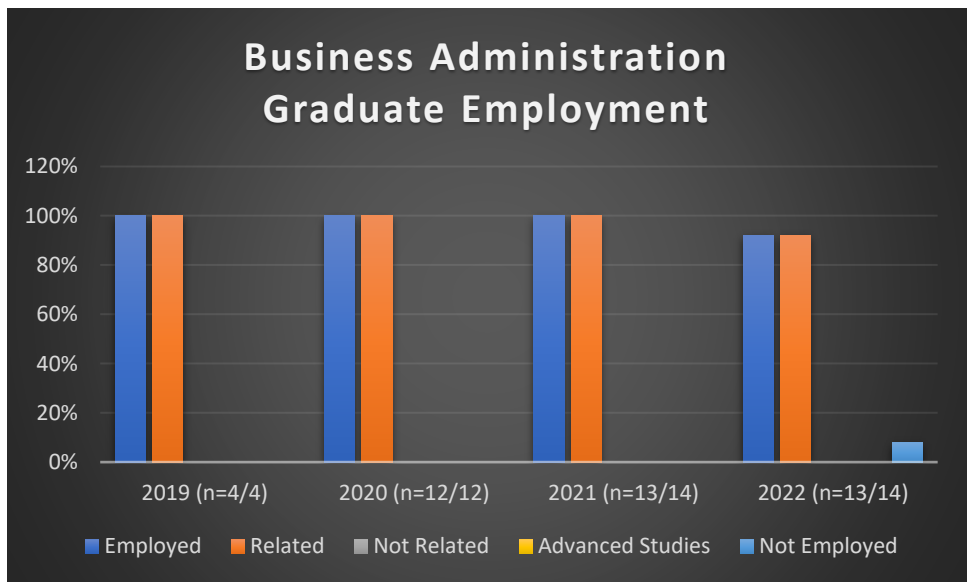

Calvary University

2019–2022 Employment Outcomes for Graduates of Professional Programs

The following charts depict post-graduation employment status for individuals completing professional baccalaureate programs for the years 2019 to 2022. Data is derived from confirmed employment status of graduates with the number of students identified with each year such as “2020 (n=11/12)” indicating 11 out of 12 graduates within the professional program that year reported their employment status, or their status was known to the faculty.