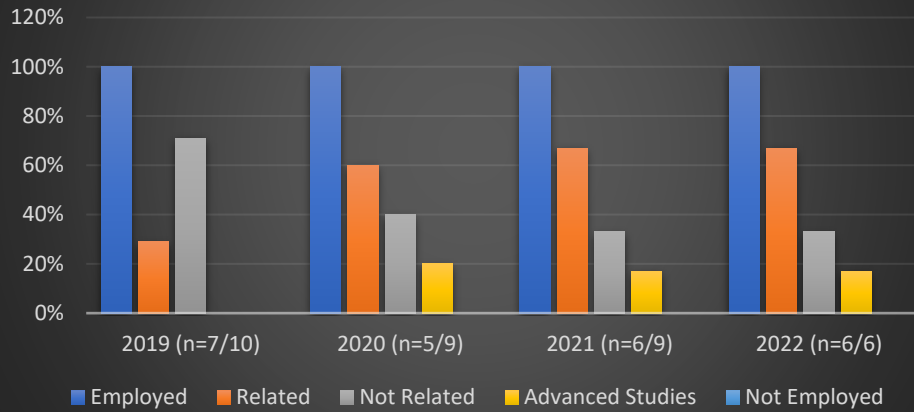

Biblical Counseling Graduate Employment