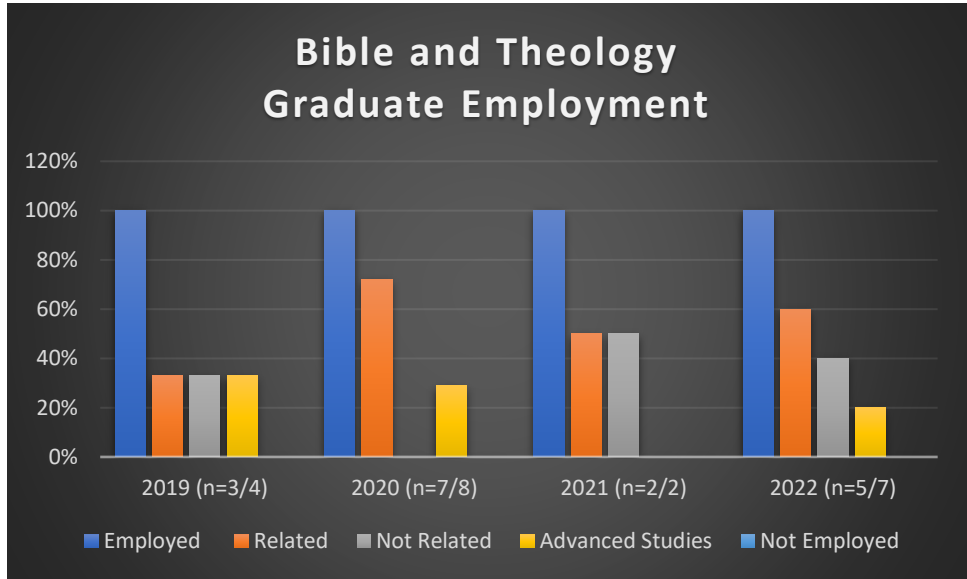

Calvary University

2019–2022 Employment Outcomes for Graduates of Professional Programs

The following charts depict post-graduation employment status for individuals completing professional baccalaureate programs for the years 2019 to 2022. Data is derived from confirmed employment status of graduates with the number of students identified with each year such as “2020 (n=11/12)” indicating 11 out of 12 graduates within the professional program that year reported their employment status, or their status was known to the faculty.