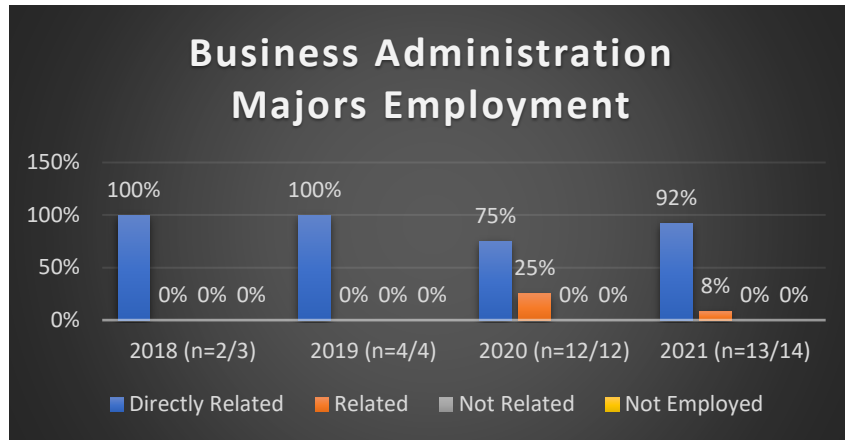

Calvary University

2018–2021 Employment Outcomes for Graduates of Professional Programs

The following charts depict post-graduation employment status for individuals completing professional baccalaureate programs for the years 2018-2021. Data is derived from confirmed employment status of graduates with the number of students identified with each year such as “2020 (n=11/12)” indicating 11 out of 12 graduates within the professional program that year reported their employment status, or their status was known to the faculty.