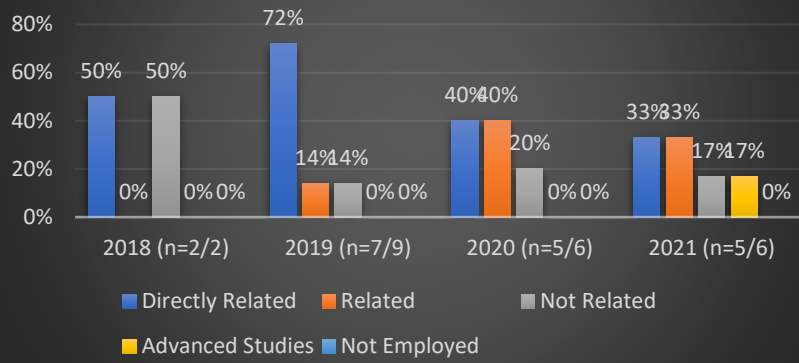

Ministry Studies Majors Employment