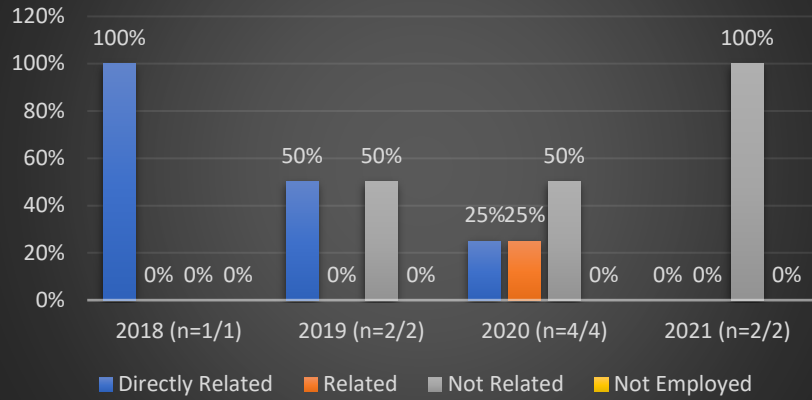

Calvary University

2018–2021 Employment Outcomes for Graduates of Professional Programs

The following charts depict post-graduation employment status for individuals completing professional baccalaureate programs for the years 2018-2021. Data is derived from confirmed employment status of graduates with the number of students identified with each year such as “2020 (n=11/12)” indicating 11 out of 12 graduates within the professional program that year reported their employment status, or their status was known to the faculty.

Ministry Studies Majors Employment

Teacher Education Majors Employment

Music Majors Employment

Theatre Majors Employment

Professional Directed Studies Majors Employment