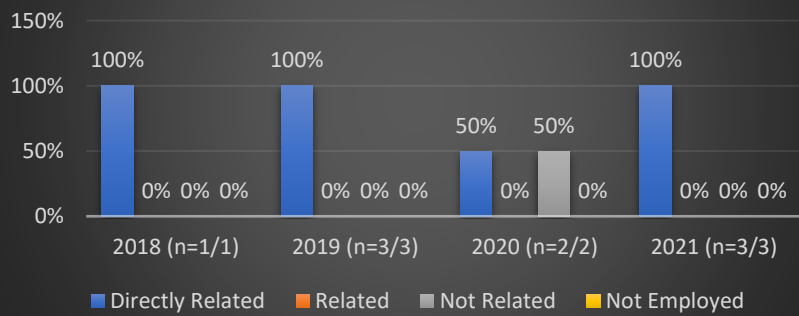

Teacher Education Majors Employment