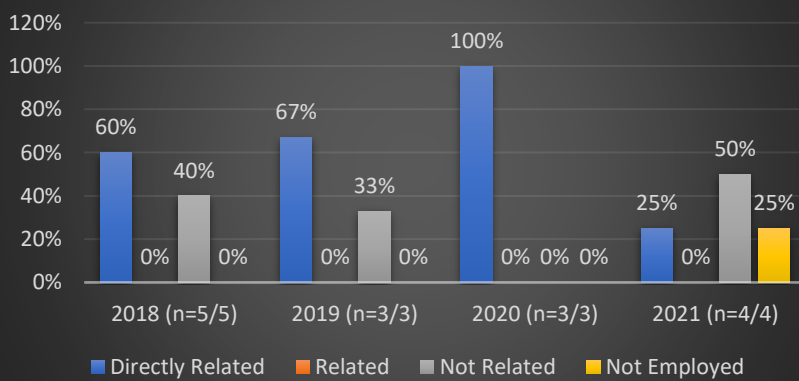

Music Majors Employment