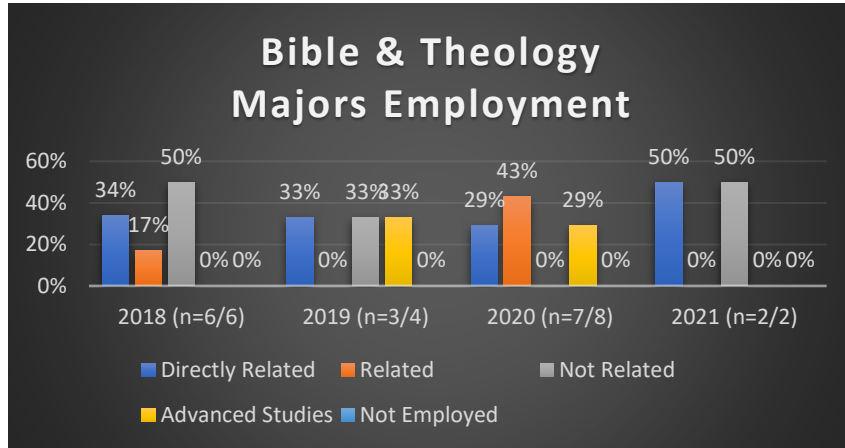

Calvary University

2018–2021 Employment Outcomes for Graduates of Professional Programs

The following charts depict post-graduation employment status for individuals completing professional baccalaureate programs for the years 2018-2021. Data is derived from confirmed employment status of graduates with the number of students identified with each year such as “2020 (n=11/12)” indicating 11 out of 12 graduates within the professional program that year reported their employment status, or their status was known to the faculty.