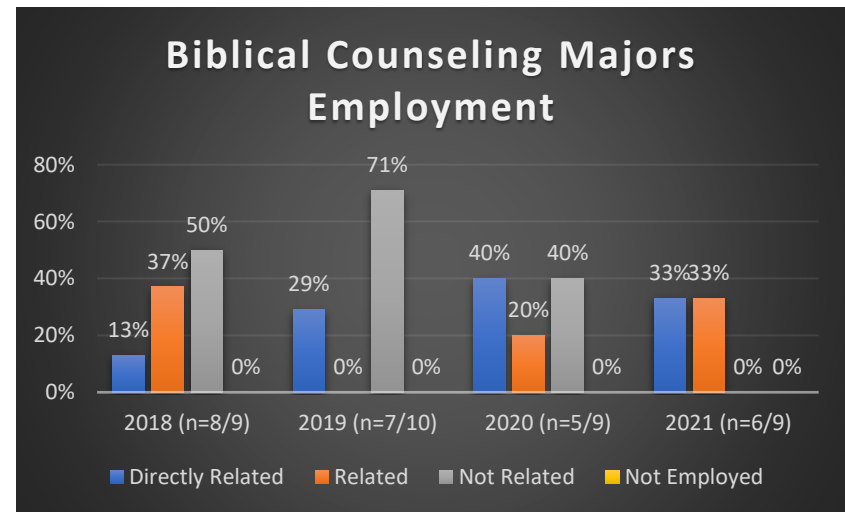

Calvary University

2018–2021 Employment Outcomes for Graduates of Professional Programs

The following charts depict post-graduation employment status for individuals completing professional baccalaureate programs for the years 2018-2021. Data is derived from confirmed employment status of graduates with the number of students identified with each year such as “2020 (n=11/12)” indicating 11 out of 12 graduates within the professional program that year reported their employment status, or their status was known to the faculty.

Ministry Studies Majors Employment

Teacher Education Majors Employment

Music Majors Employment

Theatre Majors Employment

Professional Directed Studies Majors Employment