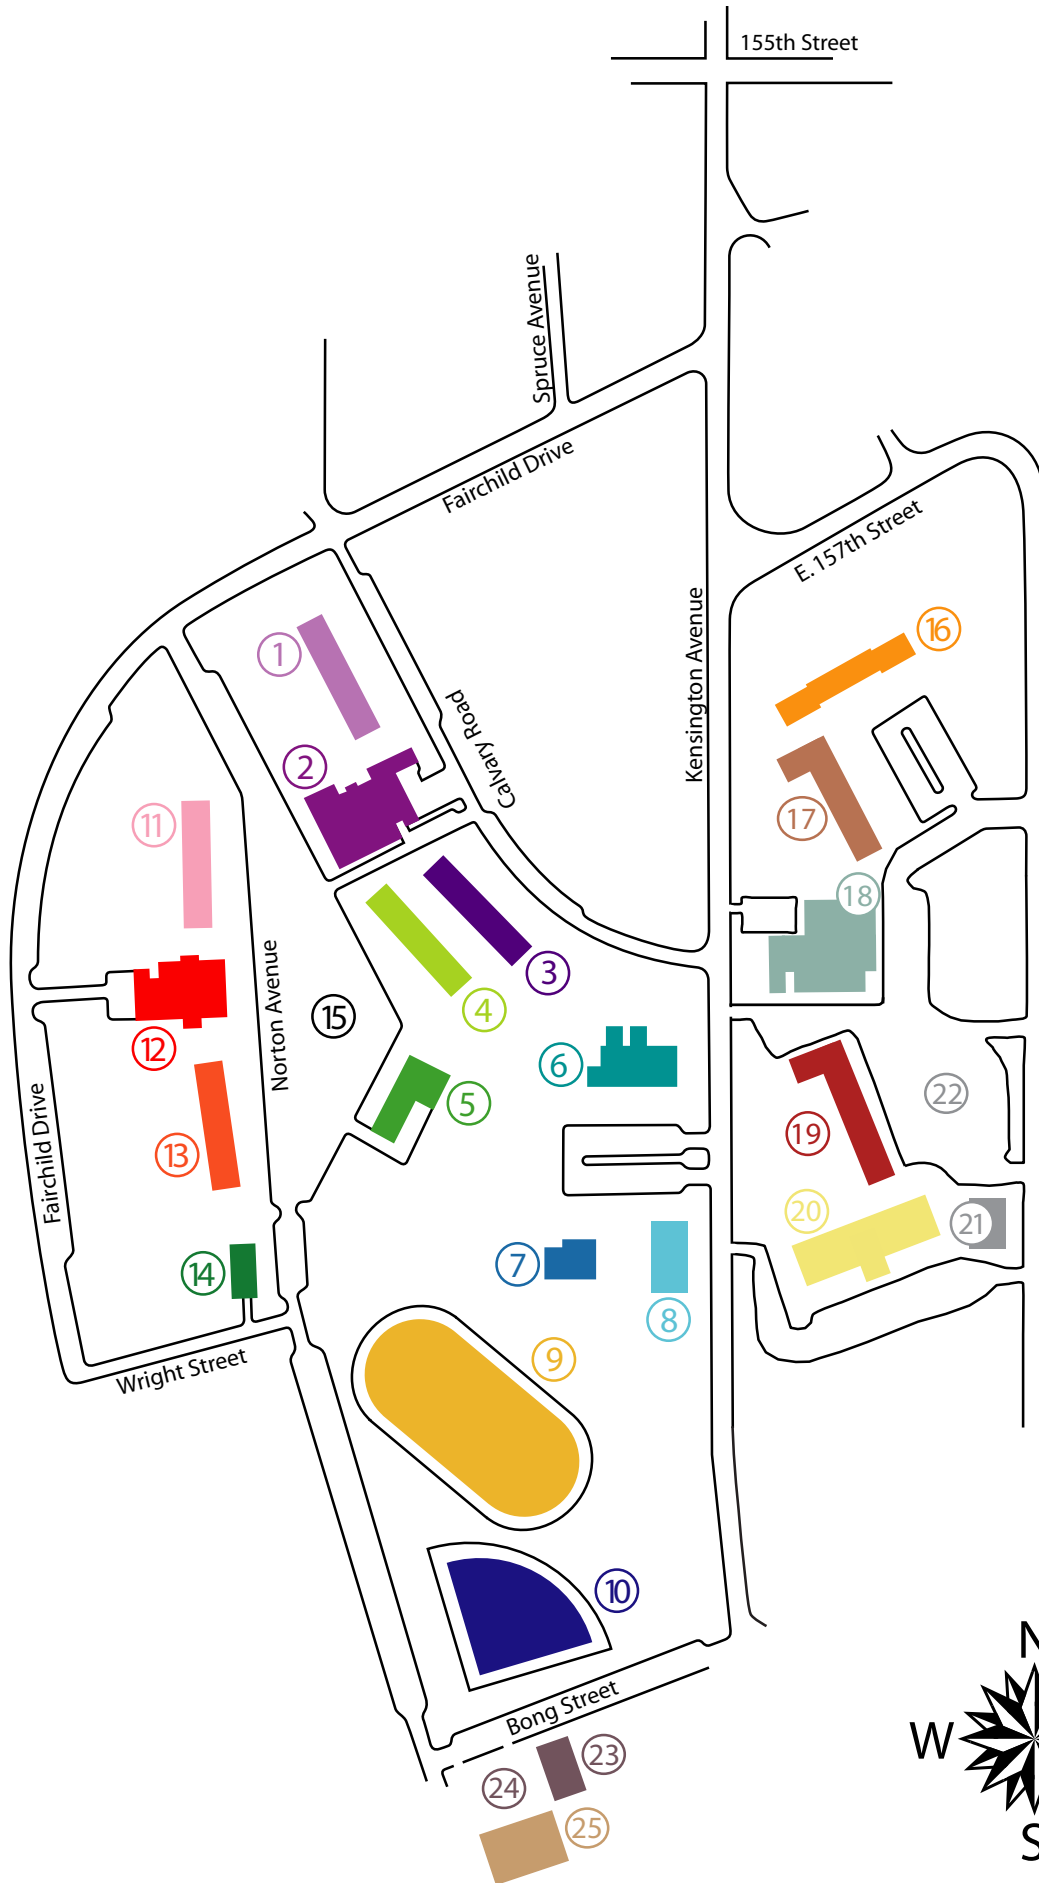

# Calvary Campus Map

## West Campus

1. Blue Ridge Christian Sch.
2. Library / Clark Academic Center (closed)
3. W. Admin. Building (closed)
4. Storage Building
5. Maintenance Shop
6. Pyramid Athletic Center/ Weight Room
7. Center for Advanced Biblical Research and Engagement (CABRE)
8. Special Events Building
9. Track / Soccer Field
10. Baseball Field
11. Esther Hall (closed)
12. Dining Hall (closed)
13. Stephen Hall (closed)
14. Campus Duplex
15. Parking

## East Campus

16. Philadelphia Hall
17. E. Education Building
18. Conference Center Warrior Cafe / Langmade Room / Liberty Chapel / Student Lounge / Vander Mey Room
19. Madison Hall
20. E. Dorm
21. Tennis Courts
22. Parking
23. Student Life Center
24. Parking
25. Hilda Kroeker Library / Clark Academic Center