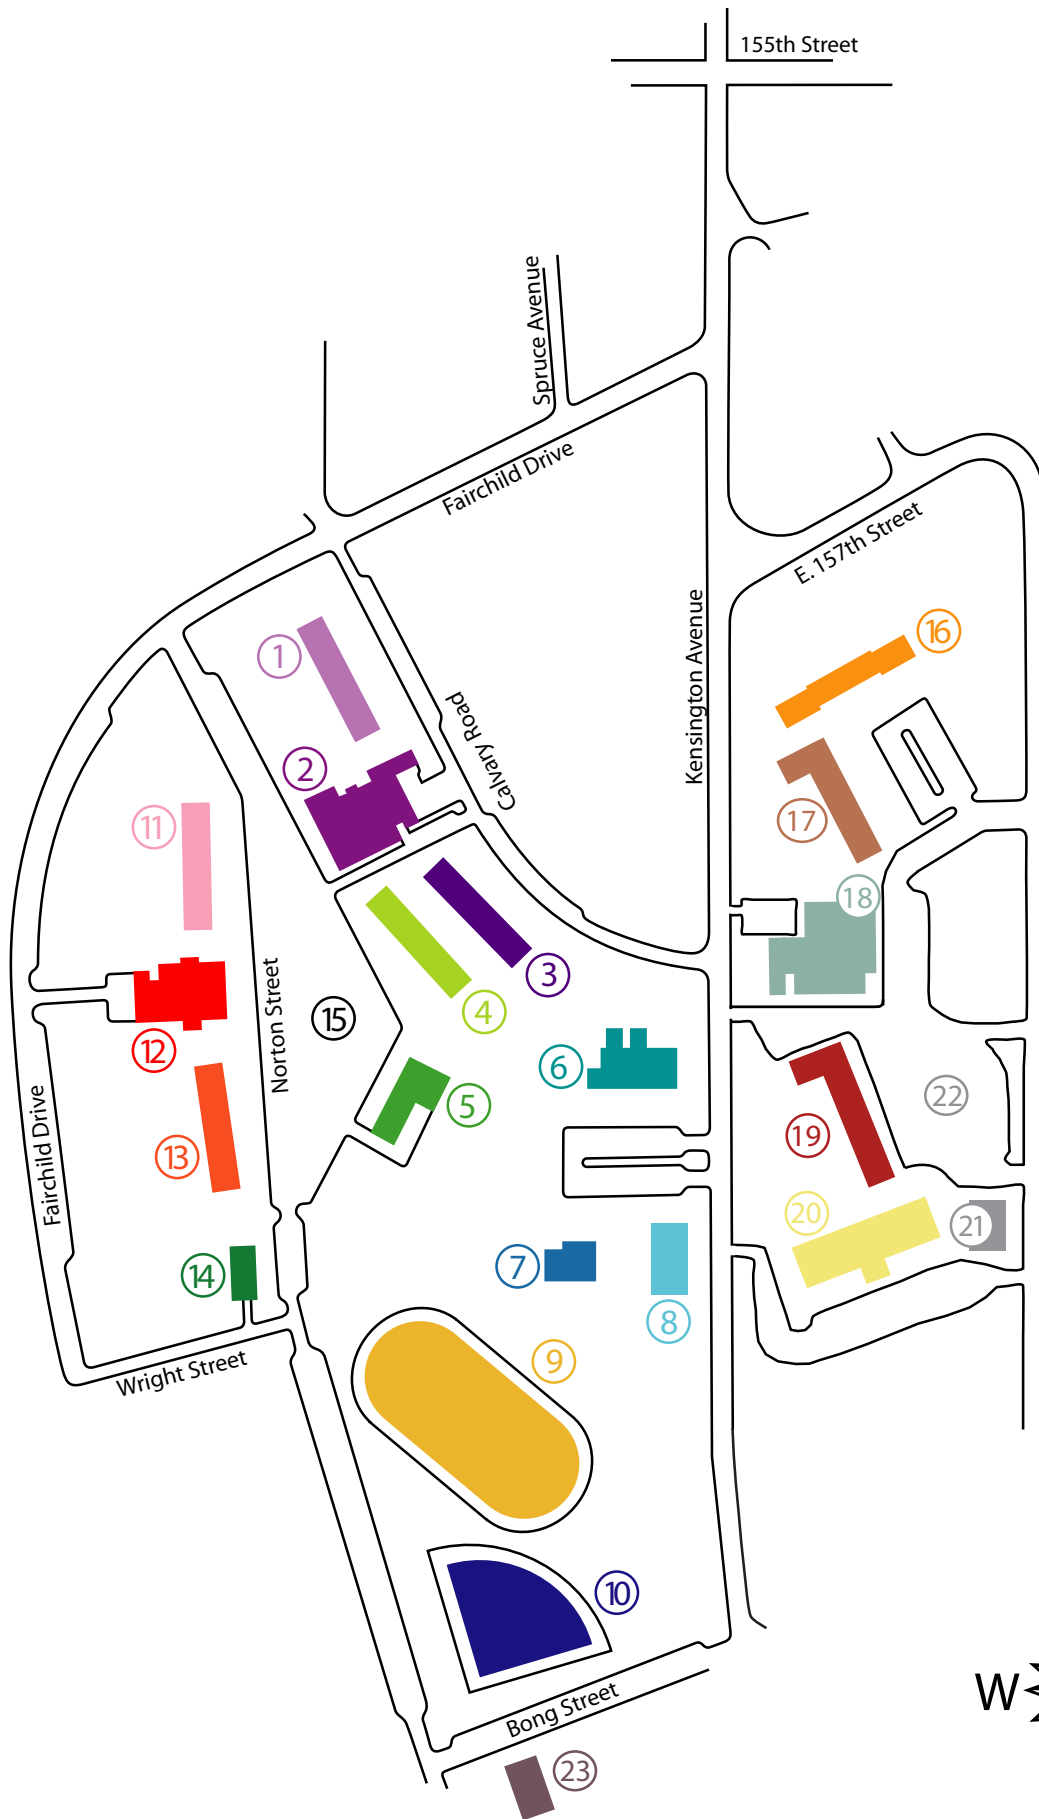

Calvary Campus Map

West Campus

1. W. Education Building/
Blue Ridge Christian Sch.
2. Library /
Clark Academic Center
3. W. Admin. Building (closed)
4. Storage Building
5. Maintenance Shop
6. Pyramid Athletic Center/
Weight Room
7. Seminary/
Counseling Center
8. Special Events Building
9. Track / Soccer Field
10. Baseball Field
11. Esther Hall (closed)
12. Dining Hall
13. Stephen Hall (closed)
14. Campus Duplex
15. Parking

East Campus

16. Philadelphia Hall
17. E. Education Building
18. Conference Center
Warrior Cafe /
Langmade Room/
Liberty Chapel /
Student Lounge/
Vander Mey Room
19. Madison Hall
20. E. Dorm
21. Tennis Courts
22. Parking
23. Student Life Center