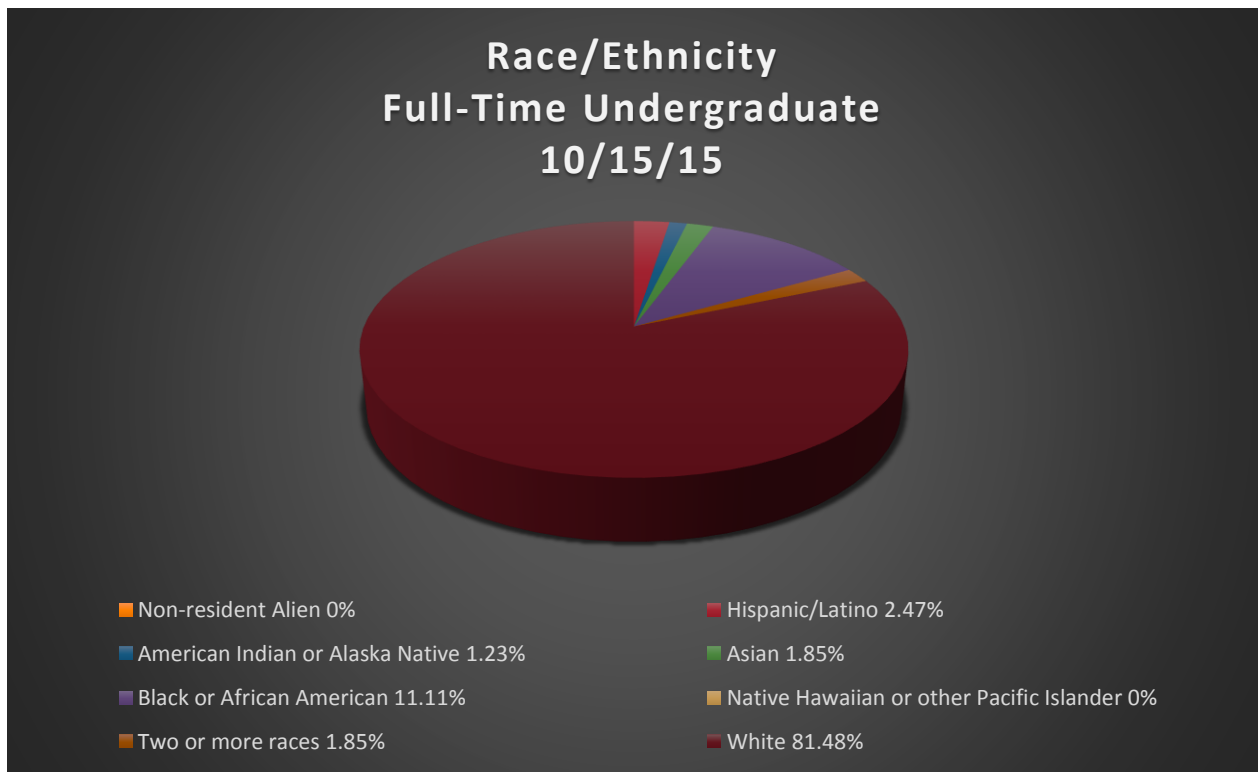

CALVARY

BIBLE COLLEGE & THEOLOGICAL SEMINARY
LOCAL TOUCH. GLOBAL REACH.

As of October 15, 2015, Calvary's census date, there were 162 full-time undergraduate students enrolled at Calvary.

50.62% of the fall 2015 semester full-time undergraduate students received Pell Grants. For detailed information about the grant, military and scholarship aid received by students at Calvary Bible College, please visit the [Institutional Research Office online](#).

Diversity by Gender		
Male	80	49.38%
Female	82	50.62%

For detailed gender, and race/ethnicity information for the entire college, please visit the [Institutional Research Office online](#).